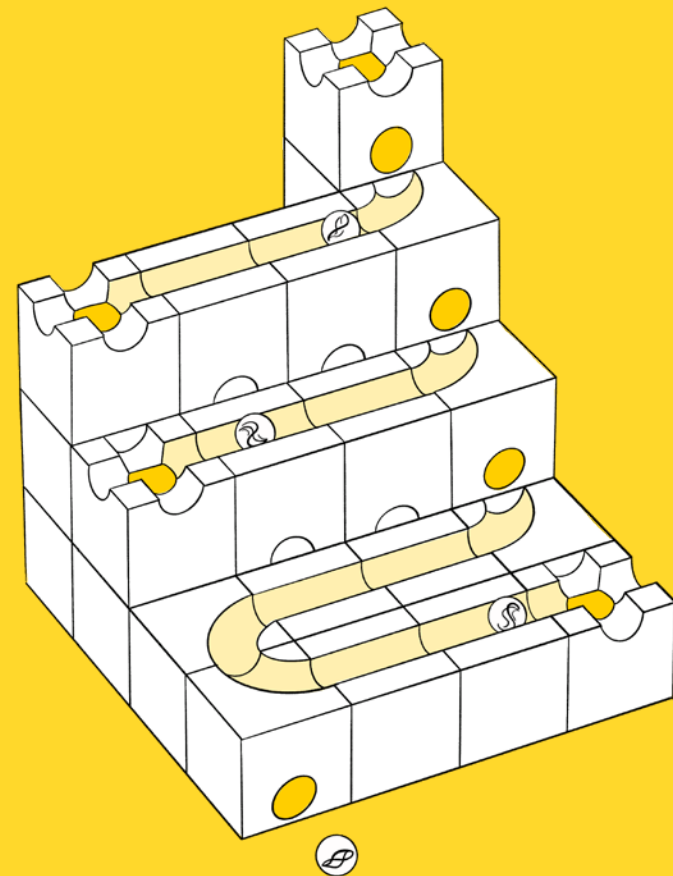

CUBORO® STANDARD 32

Entdecke weitere Baupläne für
die STANDARD Sets im neuen
CUBORO Buch.

Discover more building plans
for the STANDARD Sets in the
new CUBORO book.