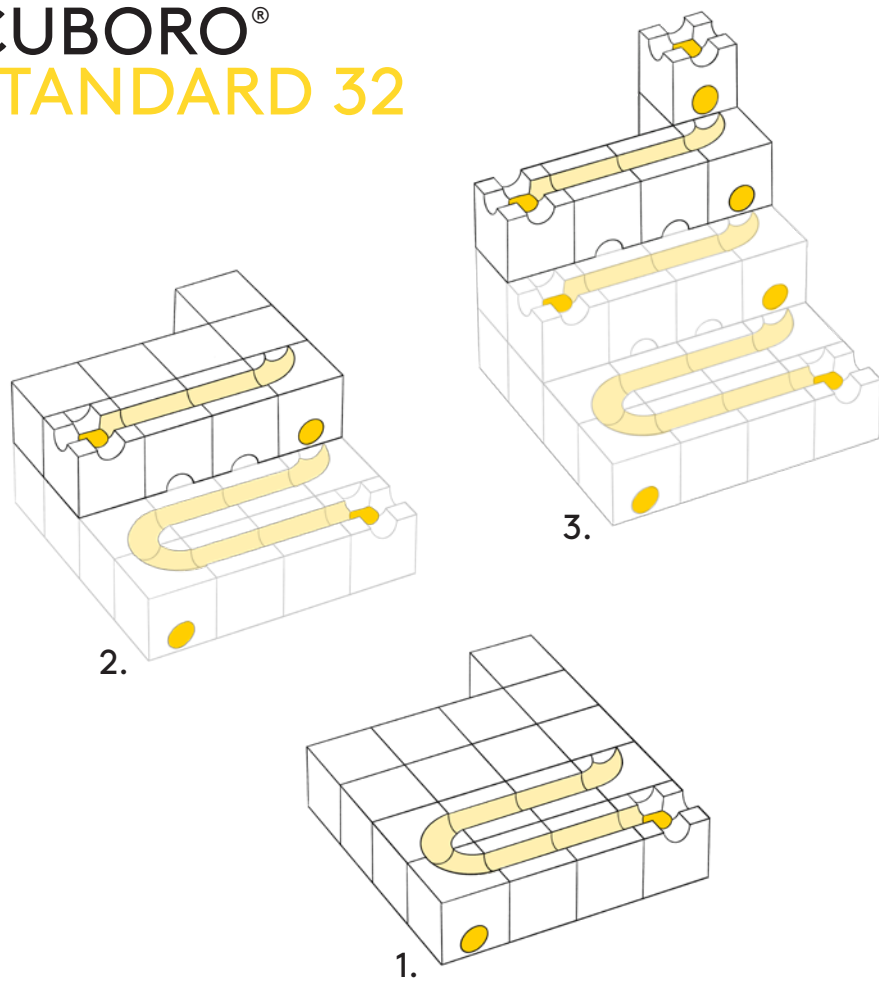

CUBORO® STANDARD 32

Entdecke weitere Baupläne für
die STANDARD Sets im neuen
CUBORO Buch.

Discover more building plans
for the STANDARD Sets in the
new CUBORO book.