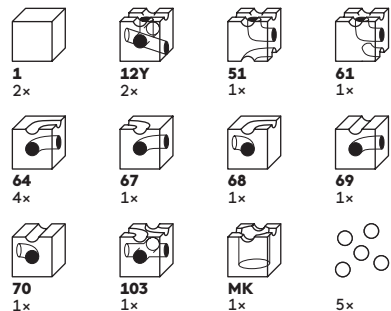

- 16 Elemente / Elements
- 5 Kugeln / Marbles
- 7+ Alter / Age