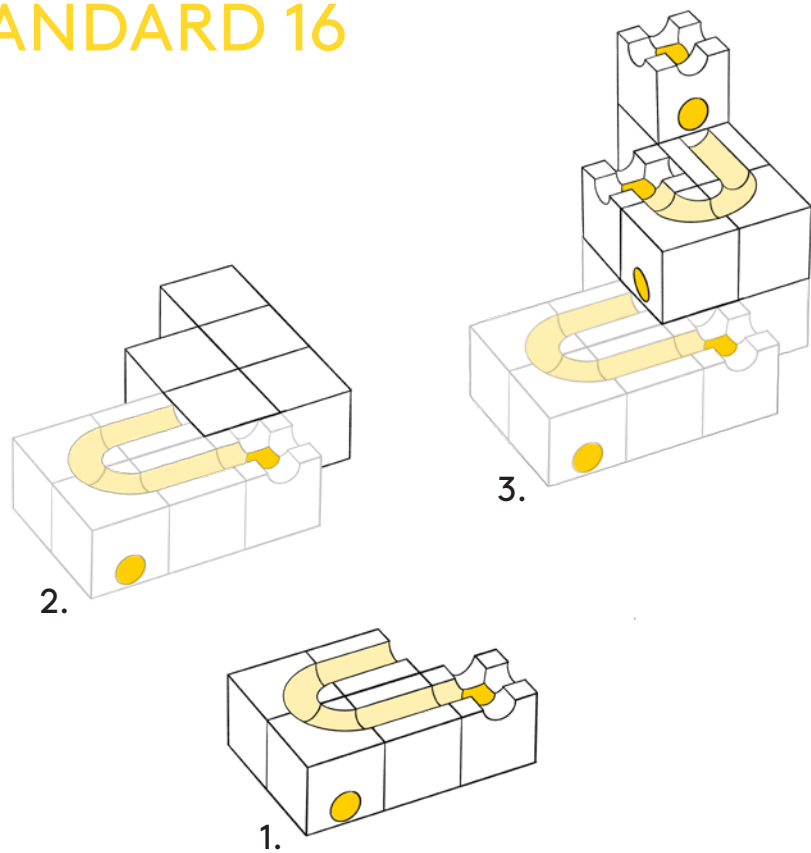

STANDARD 16 – the small Starter Set
Create exciting marble runs with the main cubes of the CUBORO system. Extra Sets expand the Starter Sets and offer additional fun.

Art. 202

Starter Set

CUBORO® STANDARD 16