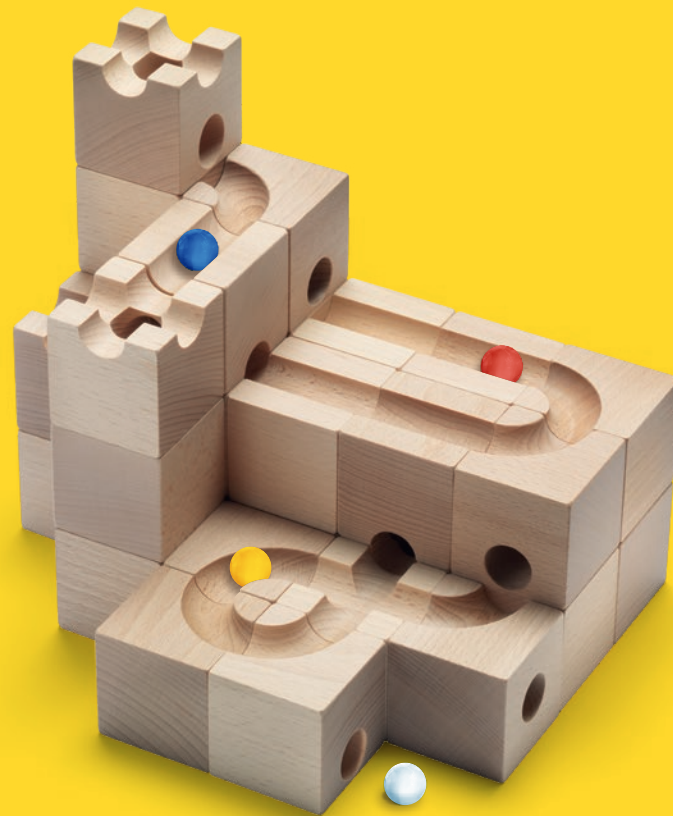

Starter Set