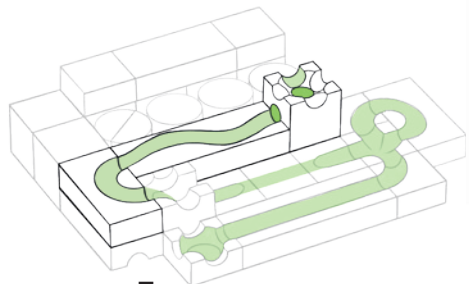

CUBORO® JUNIOR

Entdecke weitere Baupläne
für das JUNIOR Set im neuen
CUBORO Buch.

Discover more building plans
for the JUNIOR Set in the new
CUBORO book.