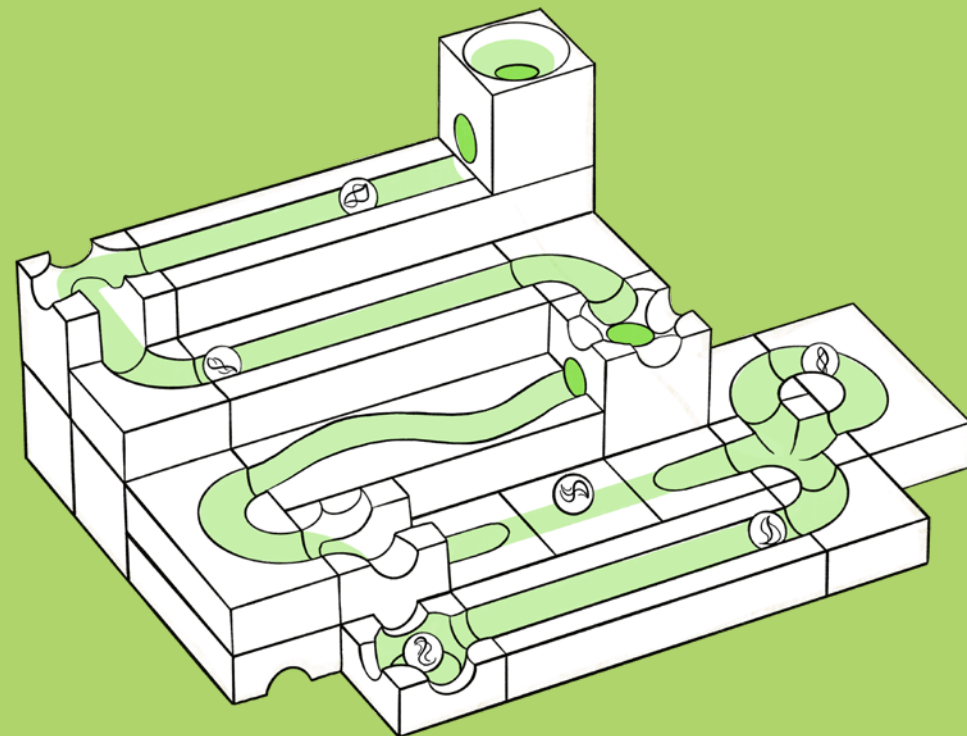

CUBORO® JUNIOR

Entdecke weitere Baupläne
für das JUNIOR Set im neuen
CUBORO Buch.

Discover more building plans
for the JUNIOR Set in the new
CUBORO book.