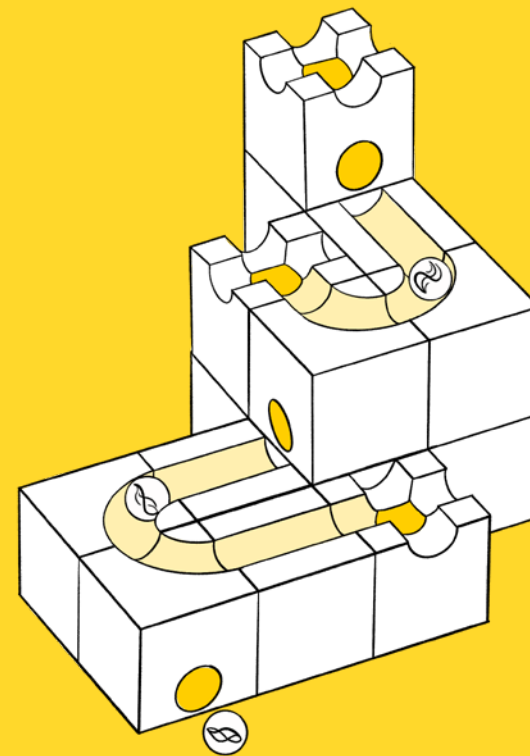

STANDARD 16 – the small Starter Set
Create exciting marble runs with the main cubes of the CUBORO system. Extra Sets expand the Starter Sets and offer additional fun.

Art. 202

Starter Set

CUBORO® STANDARD 16